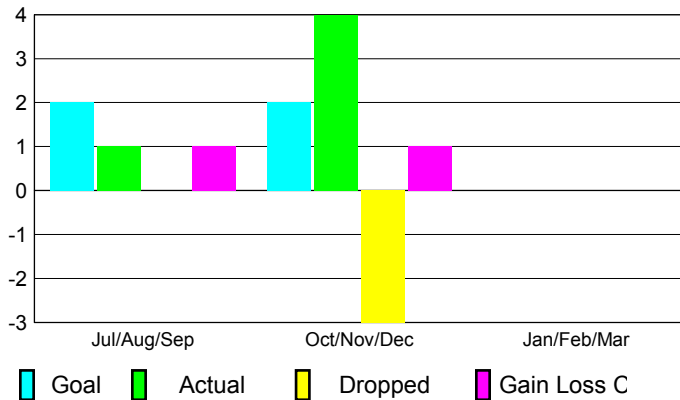

2012-2013 GMT Reports for District (or Undistricted) **District 321B1**

GMT: VINOD KHANNA

Location: INDIA

GMT CA: 6

CLUBS

Club Results
2012-2013

Clubs
2011-2012

Month	New Club Goal	Actual New Clubs	Actual Dropped Clubs	Gain/Loss of Clubs	Gain/Loss of Clubs
Jul/Aug/Sep	2	1	0	1	3
Oct/Nov/Dec	2	4	-3	1	2
Jan/Feb/Mar	0				0
Totals	4	5	-3	2	5

Club Results 2012-2013

Goal, New, Dropped, Gain/Loss

Comparison of Club Gain/Loss

Current Year Compared to the Previous Year

YTD Status Quo Clubs 2012-2013

Status Quo Clubs Compared to Status Quo Members

MEMBERSHIP