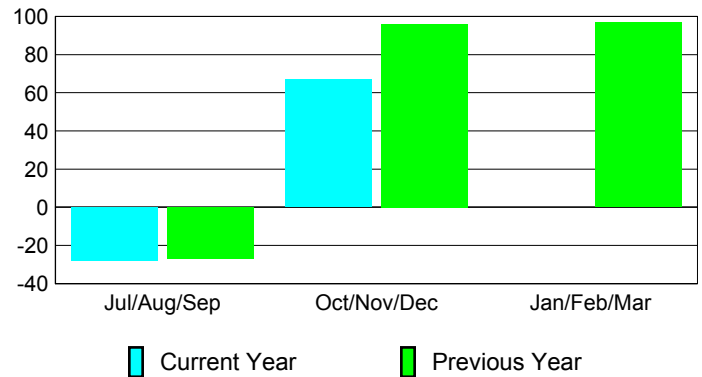

Membership Results
2012-2013

Membership
2011-2012

Month	Net Memb Goal	Actual New Memb	Actual Dropped Memb	Gain/Loss of Memb	Gain/Loss of Memb
Jul/Aug/Sep	20	144	-172	-28	-27
Oct/Nov/Dec	60	175	-108	67	96
Jan/Feb/Mar	20				97
Totals	100	319	-280	39	166

Membership Results 2012-2013

Goal, New, Dropped, Gain/Loss

Comparison of Membership Gain/Loss

Current Year Compared to the Previous Year

Gender Comparison 2012-2013

Jul/Aug/Sep

Oct/Nov/Dec

Jan/Feb/Mar