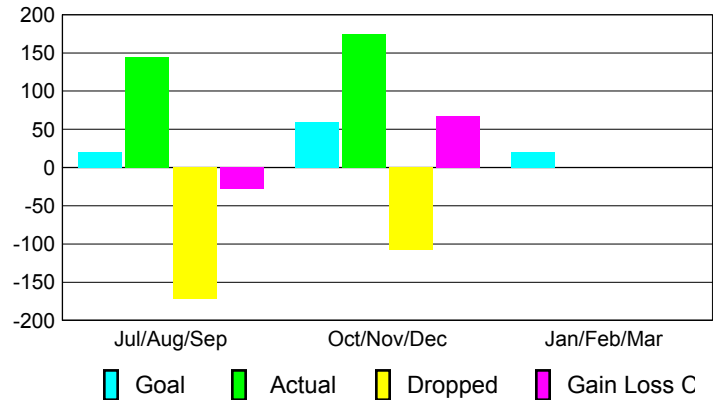

Membership Results 2012-2013

Goal, New, Dropped, Gain/Loss

Comparison of Membership Gain/Loss

Current Year Compared to the Previous Year