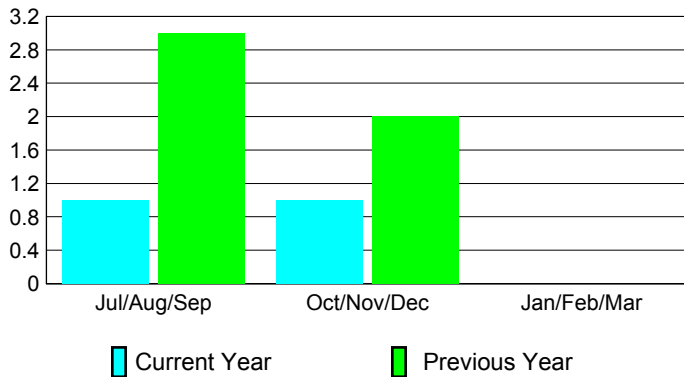

2012-2013 GMT Reports for District (or Undistricted) **District 321B1**

GMT: VINOD KHANNA

Location: INDIA

GMT CA: 6

CLUBS

Club Results
2012-2013

Clubs
2011-2012

Month	New Club Goal	Actual New Clubs	Actual Dropped Clubs	Gain/Loss of Clubs	Gain/Loss of Clubs
Jul/Aug/Sep	2	1	0	1	3
Oct/Nov/Dec	2	4	-3	1	2
Jan/Feb/Mar	0				0
Totals	4	5	-3	2	5

Club Results 2012-2013

Goal, New, Dropped, Gain/Loss

Comparison of Club Gain/Loss

Current Year Compared to the Previous Year

YTD Status Quo Clubs 2012-2013

Status Quo Clubs Compared to Status Quo Members

MEMBERSHIP